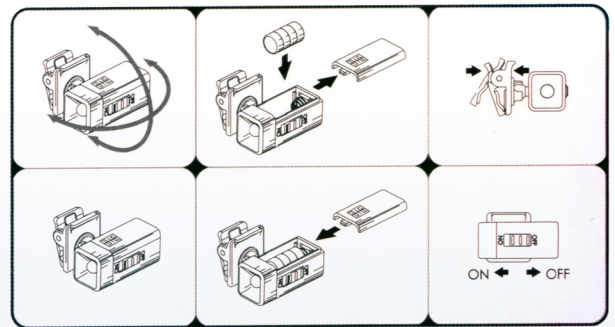

Mini illuminate

Special universal coupling

can adjust the ray to any directions

LED mini-light

- for glasses for both temples
- for hat
- for book
- for bicycle
- for fishing
- for fixing

LED mini-light , is available for clamping the temple of glasses

(for both temples) and hat and bicycle for illumination, also can be clamped on book or magazine for reading lamp. Patent: [USA,Taiwan,China](#)

Clip-On Anywhere You Need Extra Light. (cloth,bag,hat,glasses.....etc)

- Special universal coupling can adjust the ray to any directions.
- Weight is only 9.0 grams Includes batteries.
- Includes 4 pcs of LR41 batteries that provide a typical batteries life of 30-60 days based on intermittent usage. 6-12 hours based on continuous usage.
- The most brilliant distance: 15 -70 cm, the farthest distance: 200 cm.
- Product dimension: 14mm x 15mm x 36mm
- Standard color: Black color. (minimum 10,000 pieces for all other colors)